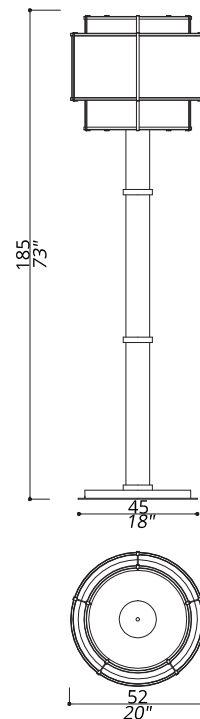

NEST COLLECTION Floor lamp

4141-GG-MR

6 LIGHTS TYPE E14
MAX 42W

FINISH

Main structure in F_16 (polished light gold finish). Metal disc and Calacatta marble base

SHADE FABRIC

Shades in TS_31 (cream satin) and metal mesh in F_21 (copper finish). White cotton light diffuser disc.

NOTES

Dimensions are expressed in centimetres, if not otherwise specified.
All products may be customized subject to prior consulting with our technical department; please send your request to info@officina-luce.it.
Officina Luce (Registered brand of ISSARCH srl) reserves the right to change or delete, at any time and without prior warning, the technical specification of any model or the model itself, depending on technical and commercial requirements.

NEST COLLECTION

Floor lamp

4141-GG-22

6 LIGHTS TYPE E14
MAX 42W

FINISH

Main structure in F_16 (polished light gold finish). Metal disc and Calacatta marble base

SHADE FABRIC

Shades in TS_28 (ivory satin) and in TS_22 (ivory trevira wave).
White cotton light diffuser disc.