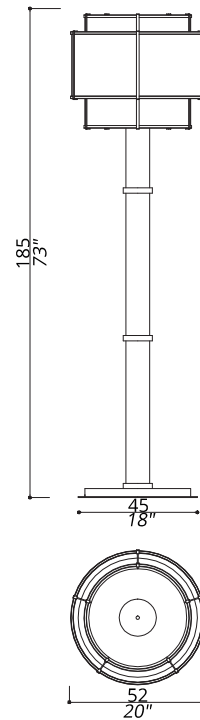

NEST COLLECTION Floor lamp

4141-GG-MR

6 LIGHTS TYPE E14
MAX 42W

FINISH

Main structure in F_16 (polished light gold finish). Metal disc and Calacatta marble base

SHADE FABRIC

Shades in TS_31 (cream satin) and metal mesh in F_21 (copper finish). White cotton light diffuser disc.

NOTES

Dimensions are expressed in centimetres, if not otherwise specified.
All products may be customized subject to prior consulting with our technical department; please send your request to info@officina-luce.it.
Officina Luce (Registered brand of ISSARCH srl) reserves the right to change or delete, at any time and without prior warning, the technical specification of any model or the model itself, depending on technical and commercial requirements.

NEST COLLECTION

Floor lamp

4141-GG-22

6 LIGHTS TYPE E14
MAX 42W

FINISH

Main structure in F_16 (polished light gold finish). Metal disc and Calacatta marble base

SHADE FABRIC

Shades in TS_28 (ivory satin) and in TS_22 (ivory trevira wave).
White cotton light diffuser disc.